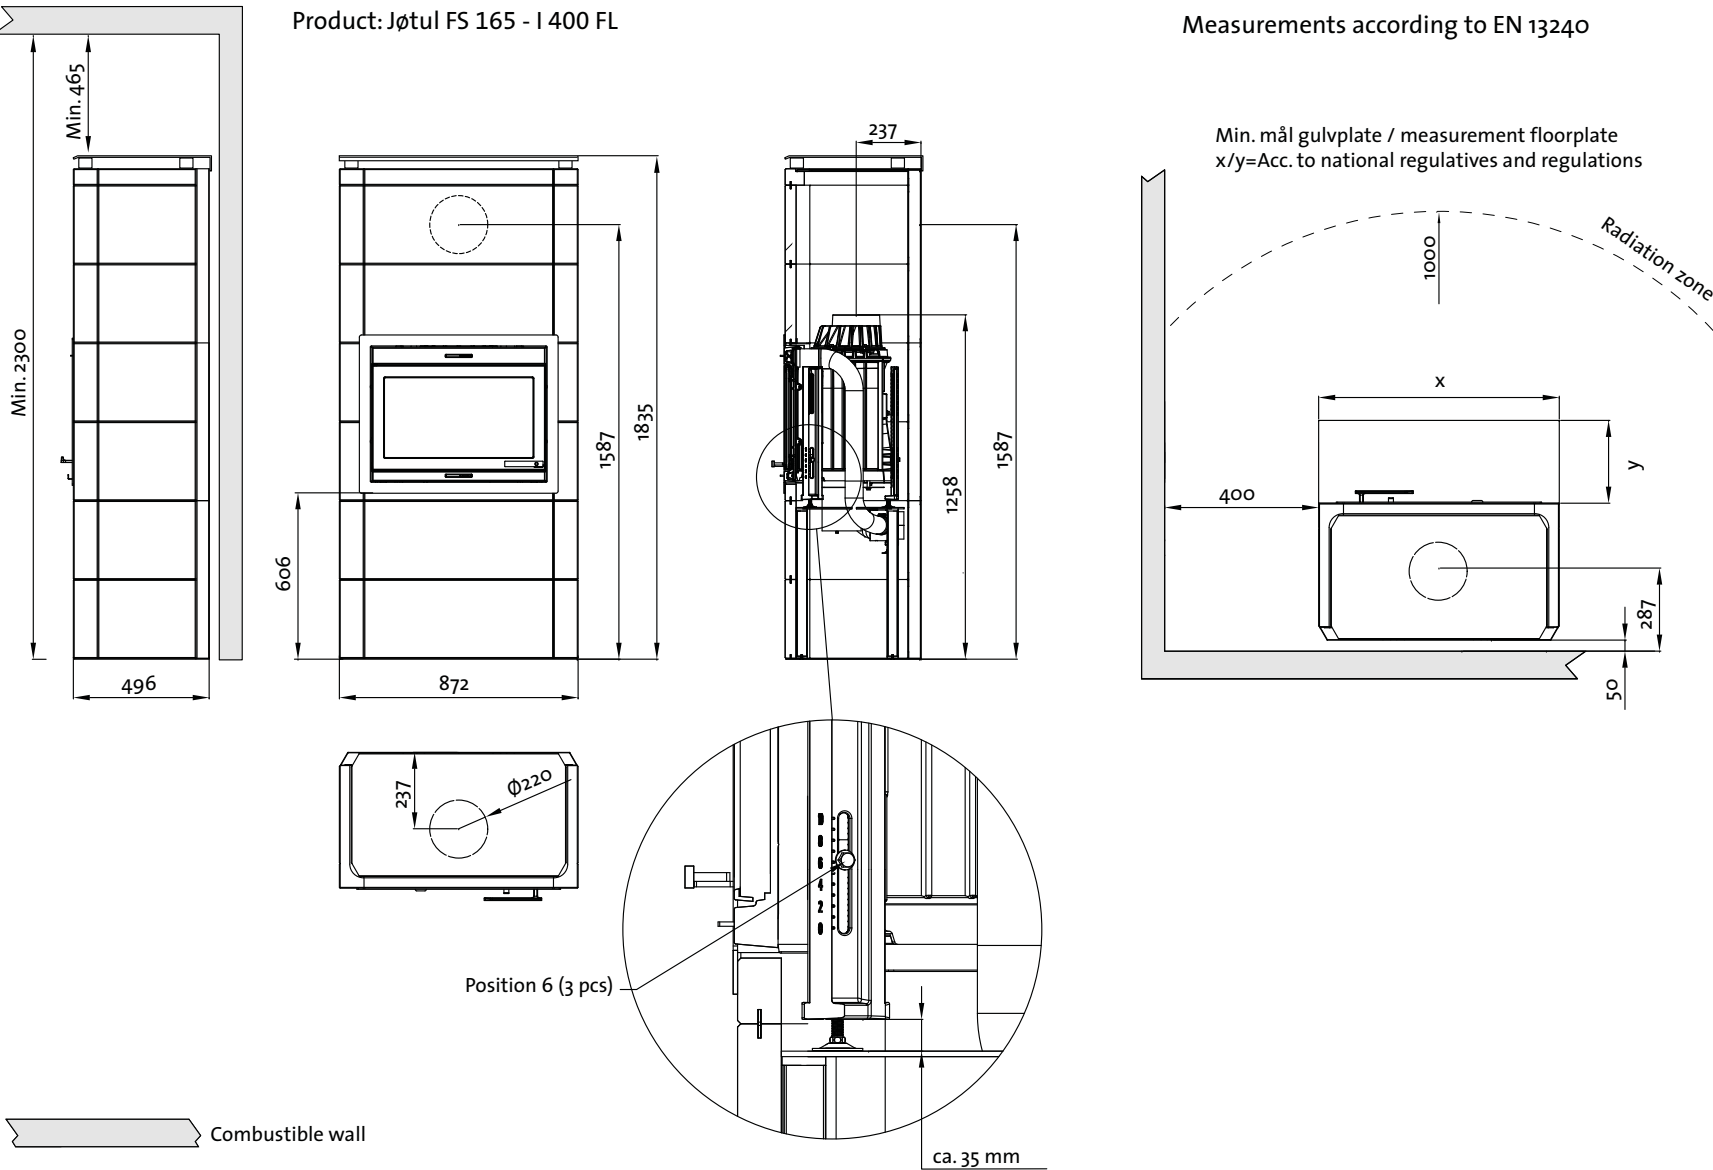

# Jøtul FS 165 - I 400 FL

Fig.1

Product: Jøtul FS 165 - I 400 FL

Measurements according to EN 13240

900077-Po2