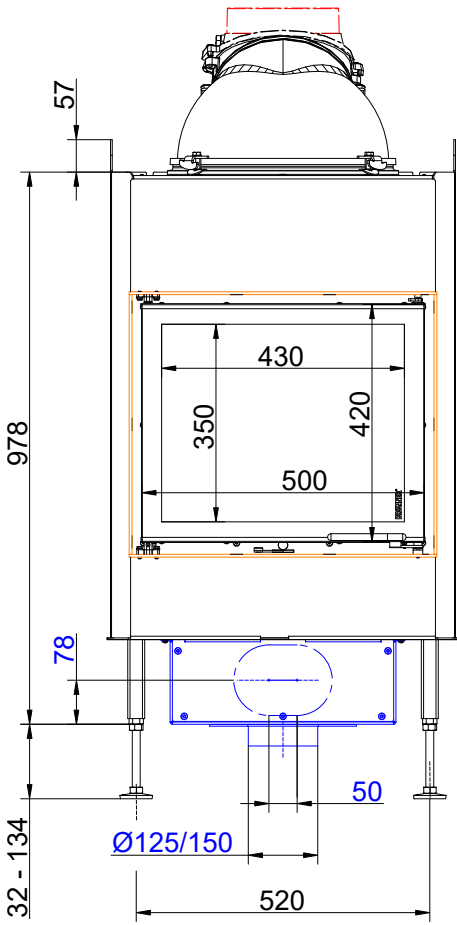

### BKH flat 42-50 green side-opening door

State: 2023-09-05

**BRUNNER**<sup>®</sup>  
*made in germany.*

**Dimension sheets - BKH flat 42-50 green** side-opening door

... mounting bracket with cast iron dome