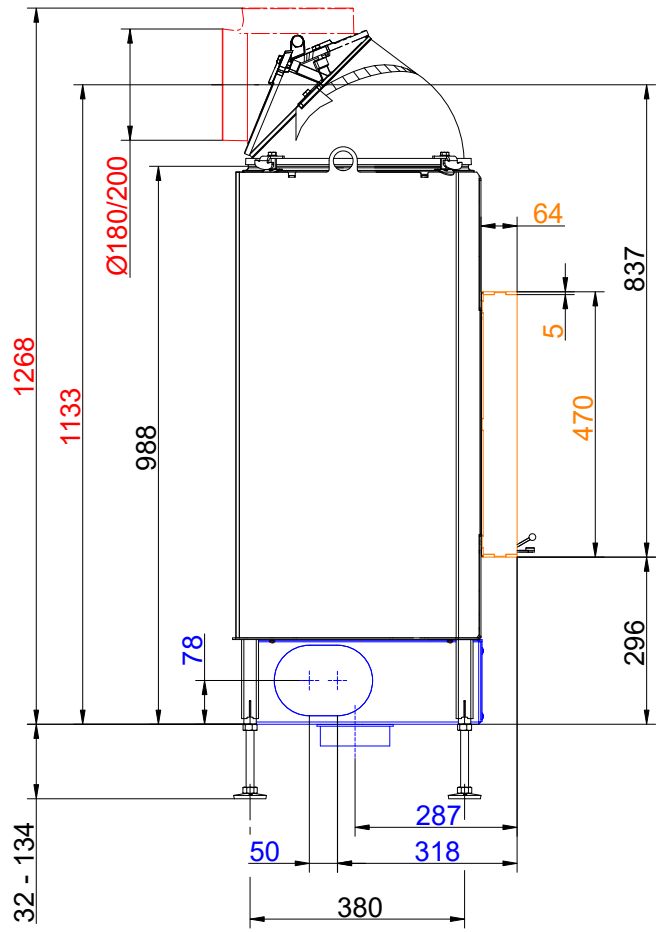

### BKH flat 42-50 green side-opening door

State: 2023-09-05

**BRUNNER**<sup>®</sup>  
*made in germany.*

**Dimension sheets - BKH flat 42-50 green** side-opening door

... mounting bracket with cast iron dome