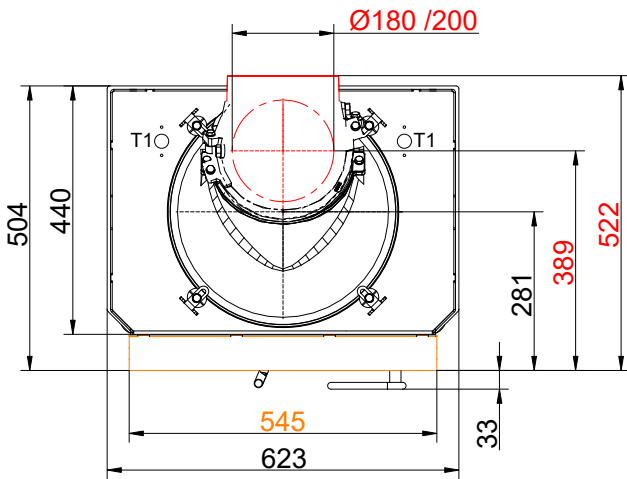

### BKH flat 42-50 green side-opening door

State: 2023-09-05

**BRUNNER**<sup>®</sup>  
*made in germany.*

**Dimension sheets - BKH flat 42-50 green** side-opening door

... mounting bracket with cast iron dome