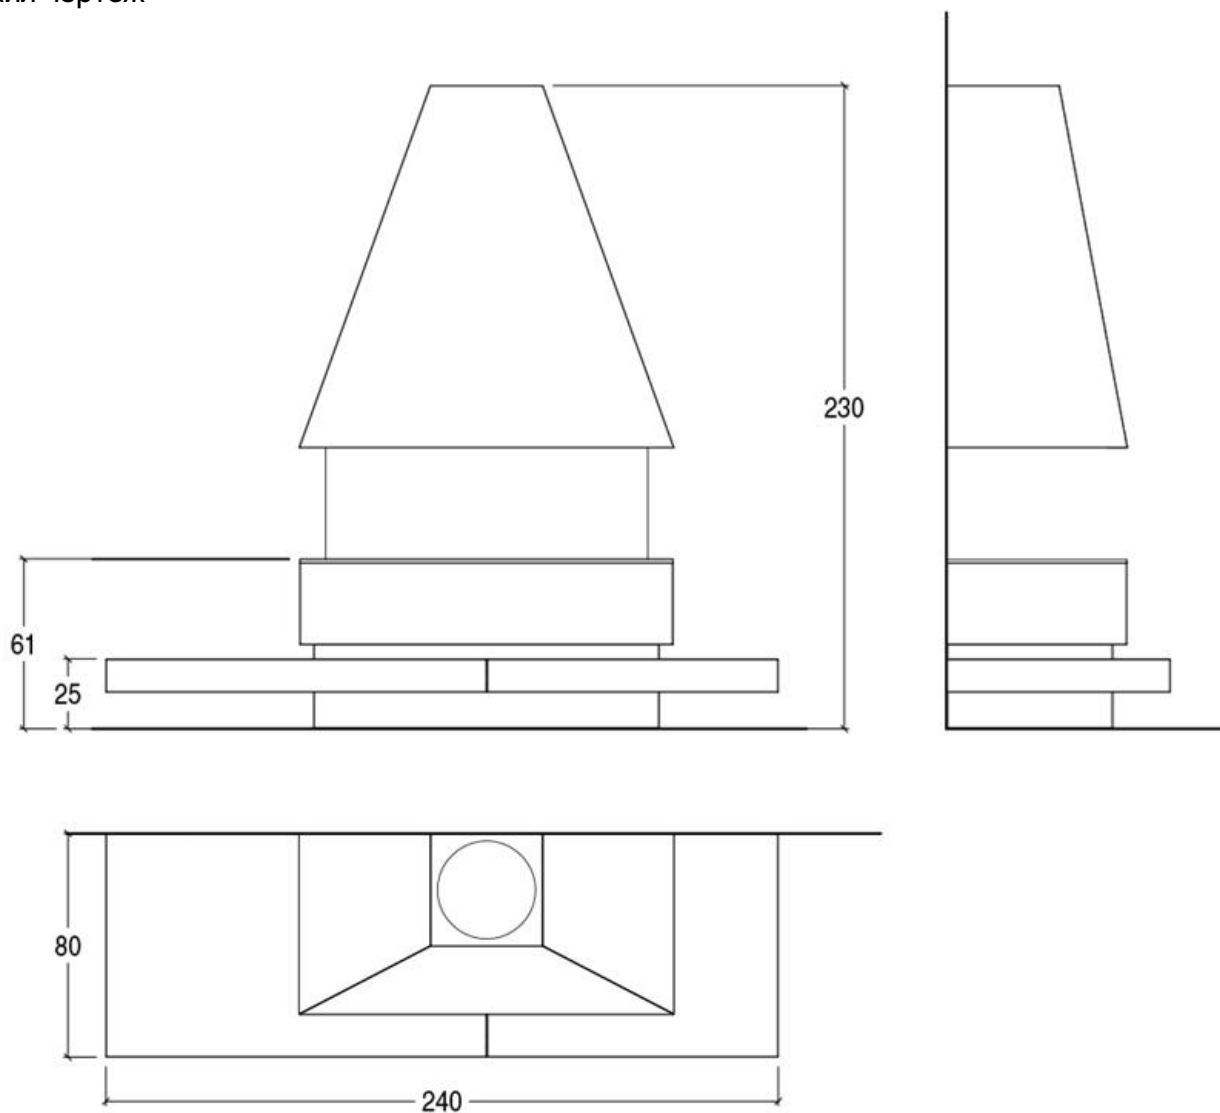

Технический чертеж

Copyright c 2010. Tutti i diritti sulle immagini ed i testi sono riservati. Sono vietate la riproduzione e diffusione, anche parziale, in qualsiasi forma, delle fotografie e dei testi. I trasgressori saranno perseguiti a norma di legge. Tutti i prodotti illustrati costituiscono creazione di proprietà della società Gruppo Piazzetta SpA. Ogni diritto di sfruttamento dei modelli è riservato. I marchi ed i segni distintivi della società sono di proprietà esclusiva della stessa.